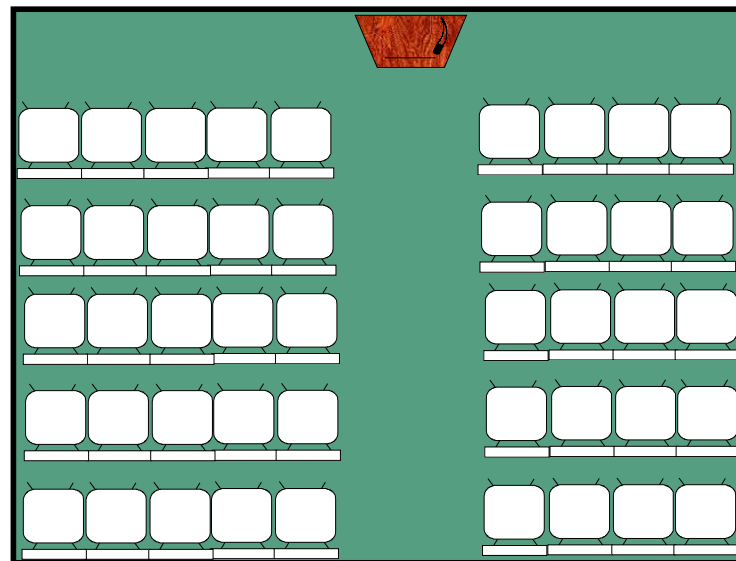

15' x 20' auditorium seating floor plan

45 Seating capacity with podium shown

50 maximum seating capacity without podium